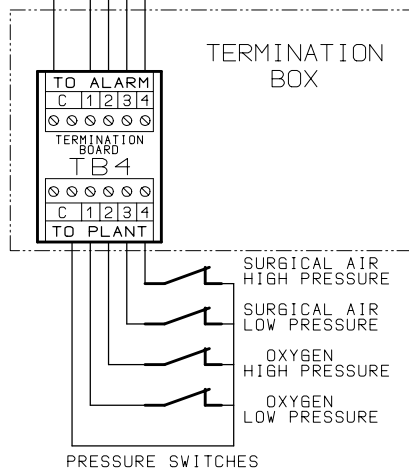

SA-6 AREA ALARM

CHECK 'LINK'
'SO' to 'SM'

NEUTRAL
EARTH
LIVE

240 Vac SUPPLY
FUSED AT 3 AMPS

NOTE
TERMINATION BOARDS OR
BOXES MUST BE MOUNTED
AS CLOSE AS POSSIBLE
TO THE PRESSURE SWITCHES

Shire Controls Ltd

Title

SA-6 2 GAS AREA ALARM

Drawing No SA2G

Date 26-02-98

Issue 1

NOTE

ALL SIGNAL CABLE TO BE A MINIMUM OF 0.5 mm sq SCREENED / S.W.A / OR IN METAL CONDUIT. ALL JUNCTION BOXES MUST HAVE THE SCREENS CONNECTED THROUGH