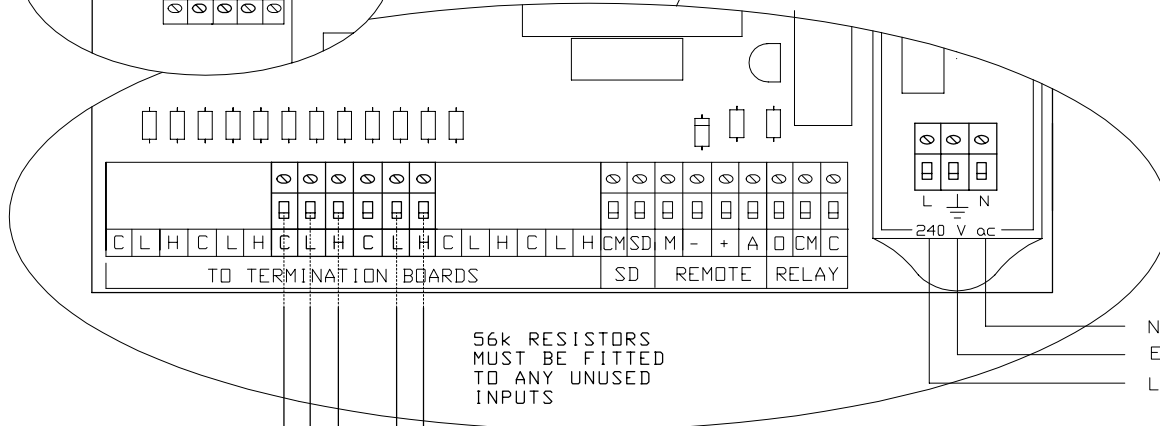

SA-6 AREA ALARM

CHECK 'LINK'
'SO' to 'SM'

NEUTRAL
EARTH
LIVE

240 Vac SUPPLY
FUSED AT 3 AMPS

NOTE
TERMINATION BOARDS OR
BOXES MUST BE MOUNTED
AS CLOSE AS POSSIBLE
TO THE PRESSURE SWITCHES

Shire Controls Ltd

Title

SA-6 2 GAS AREA ALARM

Drawing No SA2G

Date 26-02-98

Issue 1

NOTE

ALL SIGNAL CABLE TO BE A MINIMUM OF 0.5 mm sq SCREENED / S.W.A / OR IN METAL CONDUIT. ALL JUNCTION BOXES MUST HAVE THE SCREENS CONNECTED THROUGH